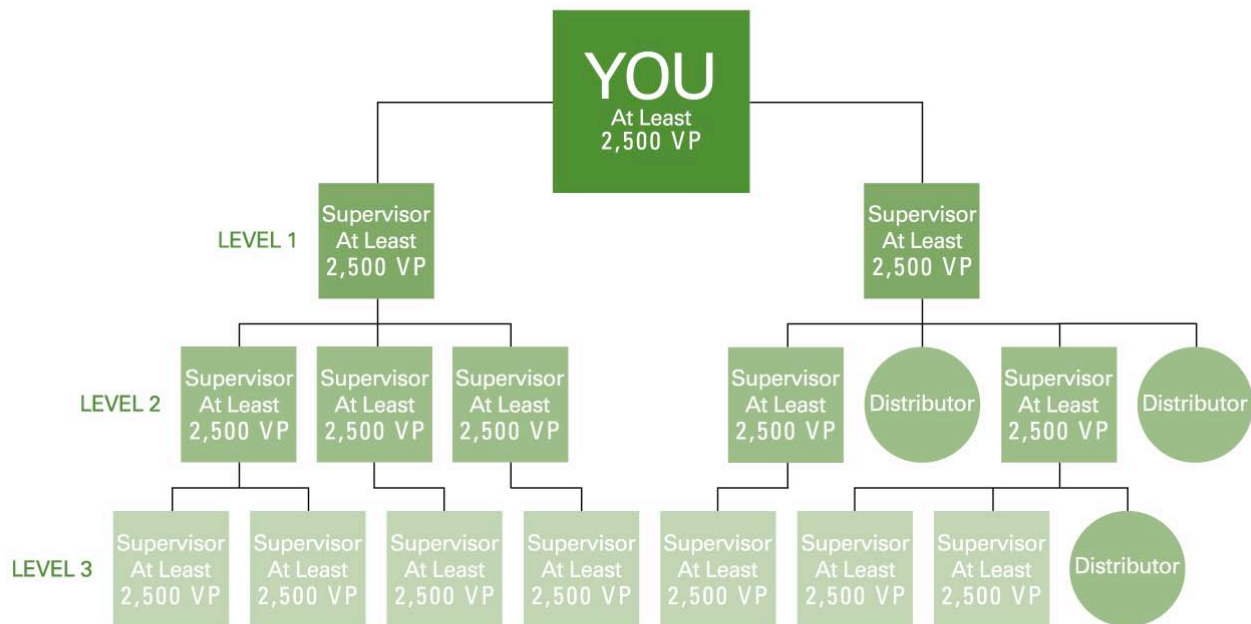

Getting Started: Distributor

Earn Royalties

Monthly Royalty Overrides

Example of Earnings

Level 1 = \$500

Level 2 = \$300

Level 3 = \$200

Total = \$1,000

Duplicate for Income

Income applicable to the examples depicted and not average. For average financial performance data, see the Statement of Average Gross Compensation for U.S. Supervisors at www.herbalife.com and www.myherbalife.com.